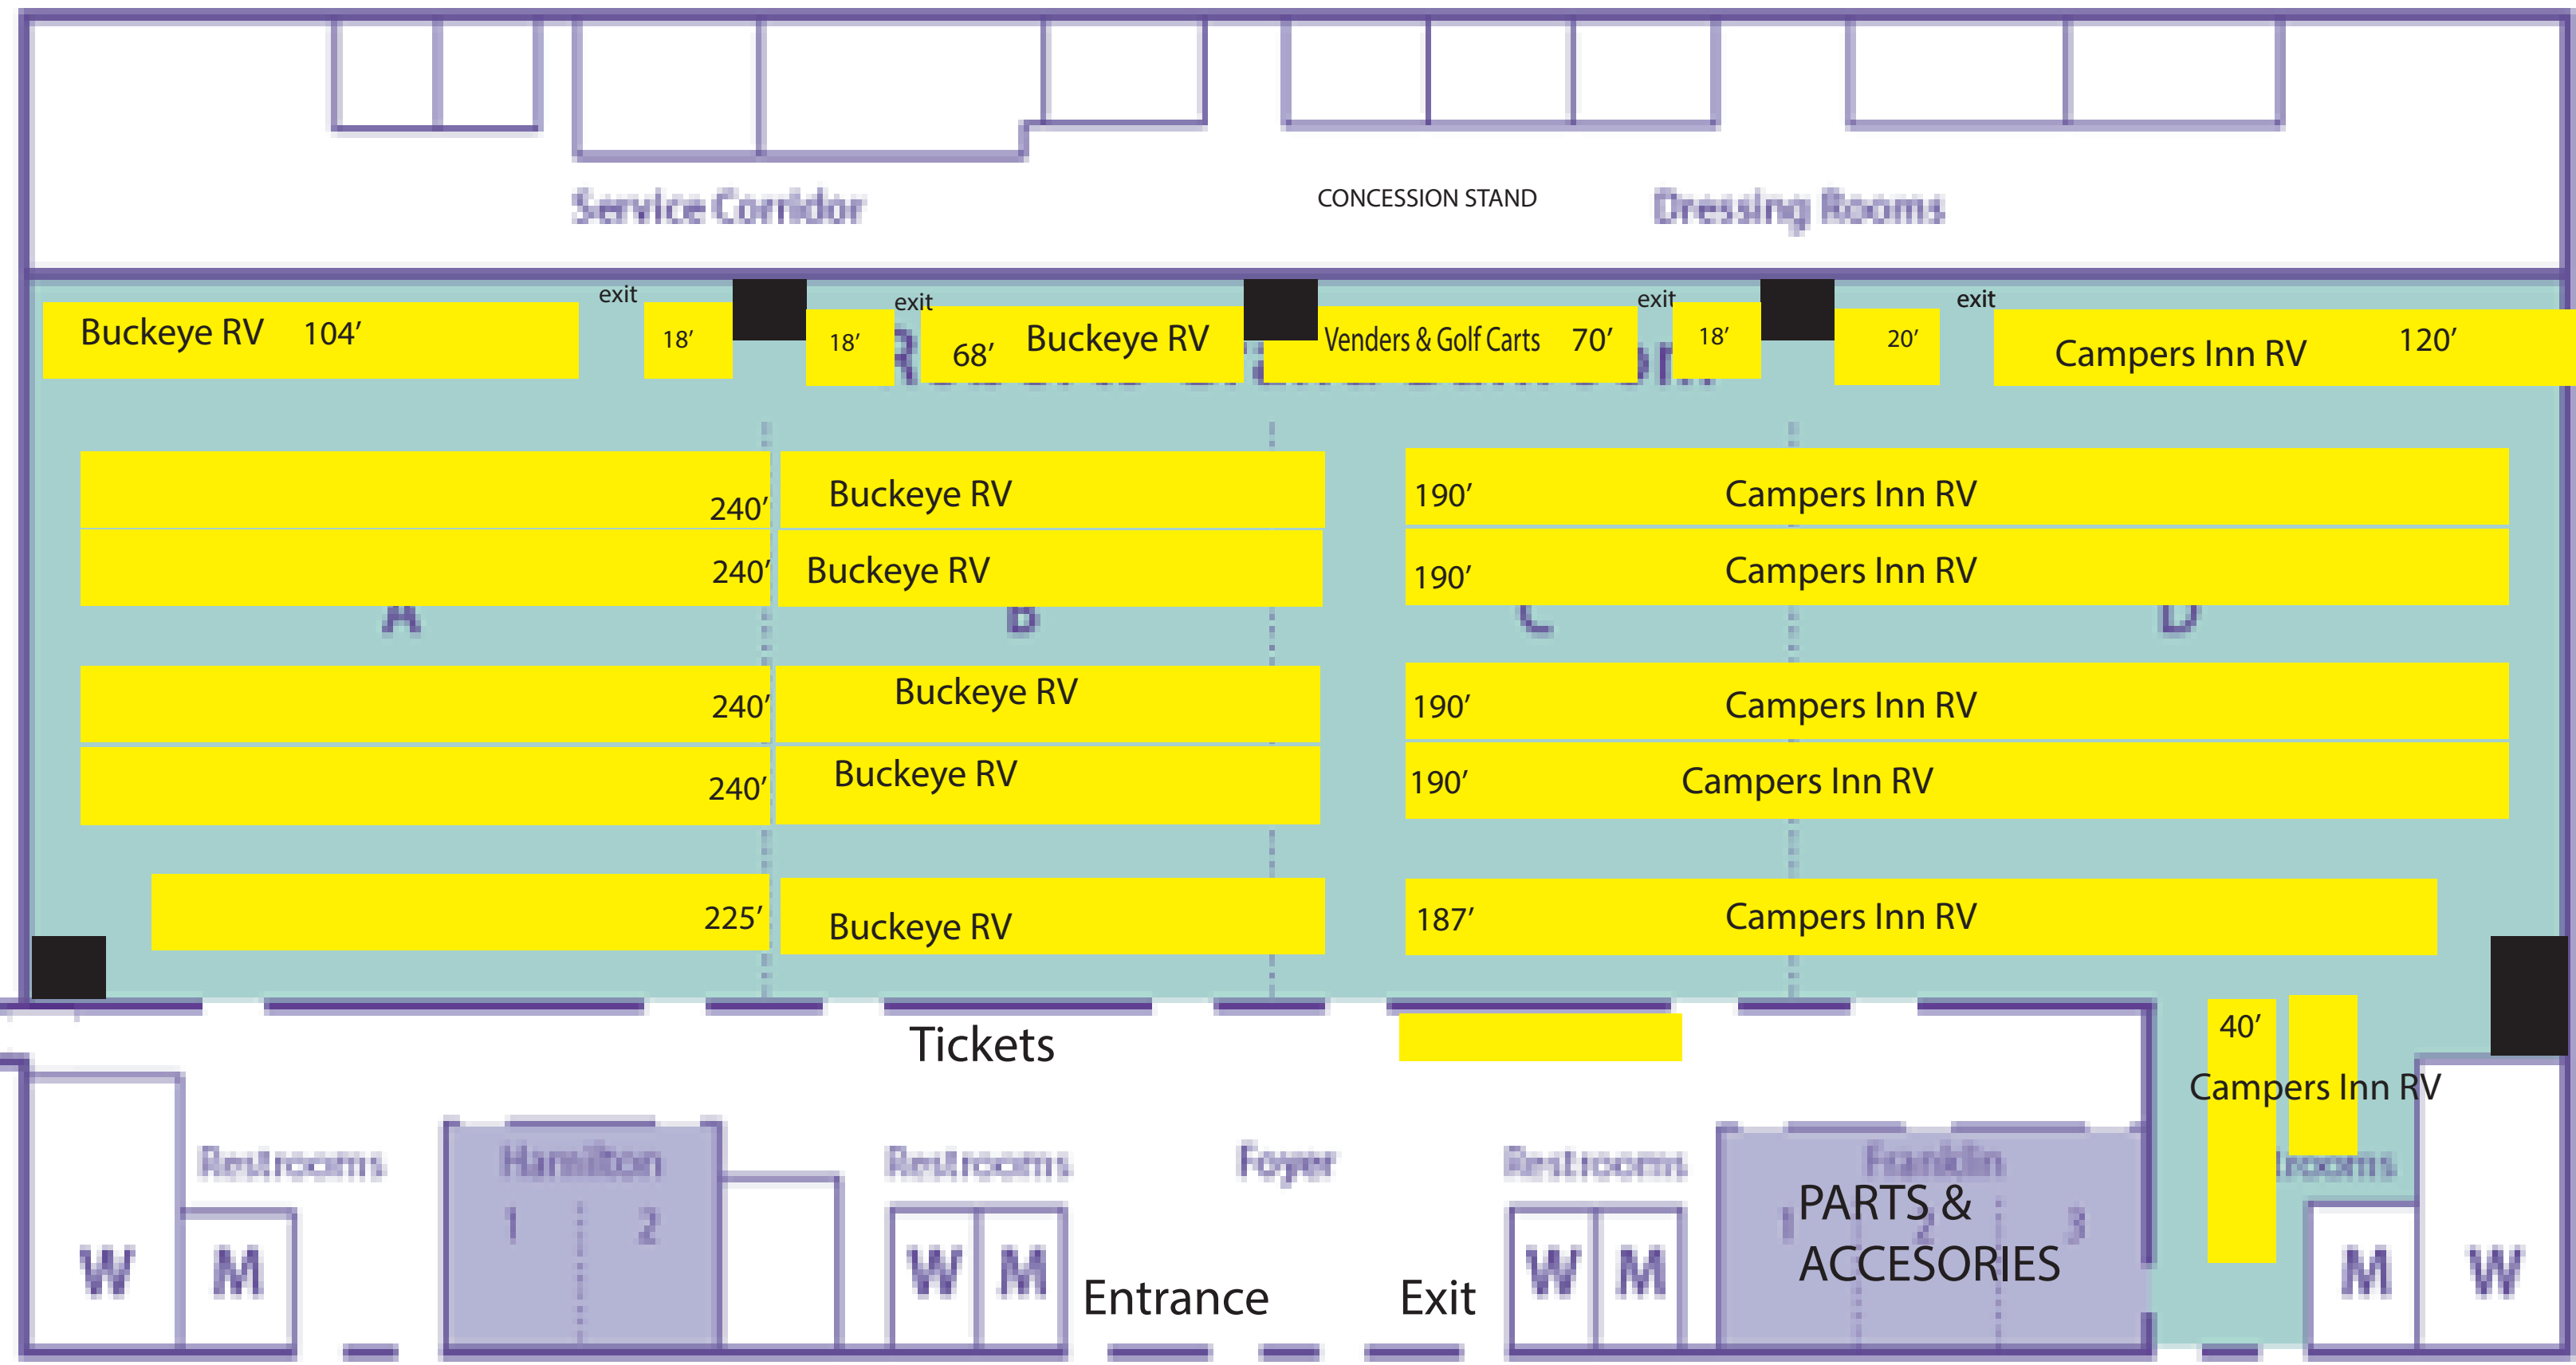

# ROBERTS CENTER RV SHOW JANUARY 12-14, 2024

Service Corridor

CONCESSION STAND

Dressing Rooms

Buckeye RV 104'

exit

18'

exit

18'

68' Buckeye RV

exit

70' Venders & Golf Carts

exit

18'

exit

20'

Campers Inn RV

120'

240'

Buckeye RV

190'

Campers Inn RV

240'

Buckeye RV

190'

Campers Inn RV

240'

Buckeye RV

190'

Campers Inn RV

240'

Buckeye RV